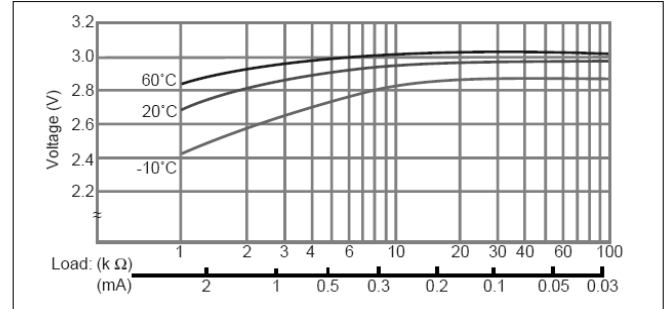

Performance Data:

● Temperature Characteristics

● Operating Voltage vs. load resistance \*

\* Voltage at 50% discharge depth

● Capacity vs. load resistance

- Self-discharge rate < 1% at room temperature
- Storage life > 10 years
- Operating life\* > 10 years