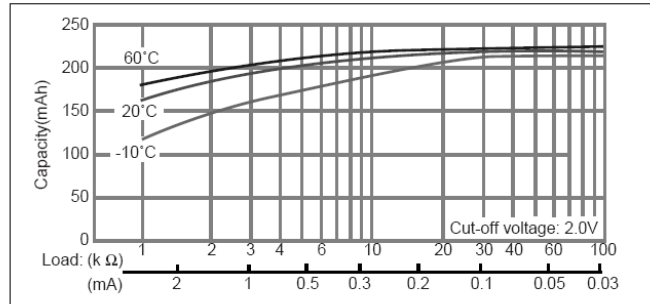

Performance Data:

● Temperature Characteristics

● Operating Voltage vs. load resistance \*

\* Voltage at 50% discharge depth

● Capacity vs. load resistance

- Self-discharge rate < 1% at room temperature
- Storage life > 10 years
- Operating life\* > 10 years