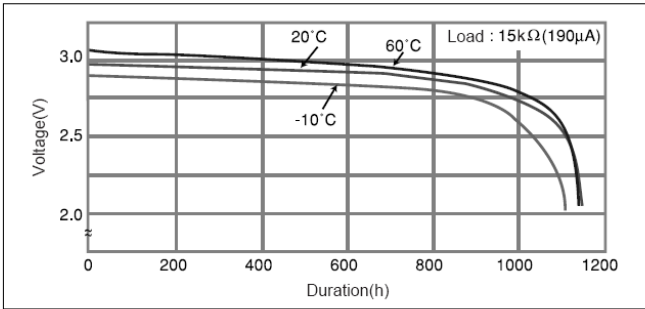

Data Sheet

Performance Data:

● Temperature Characteristics